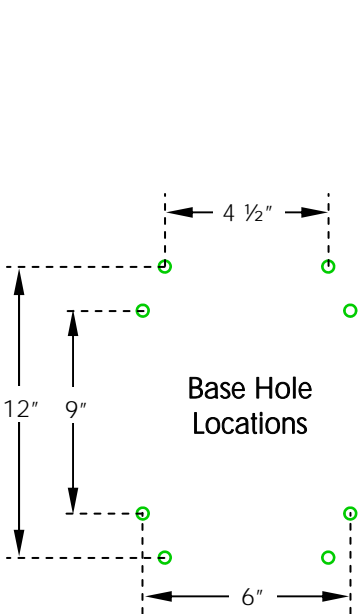

Specifications/Dimensions