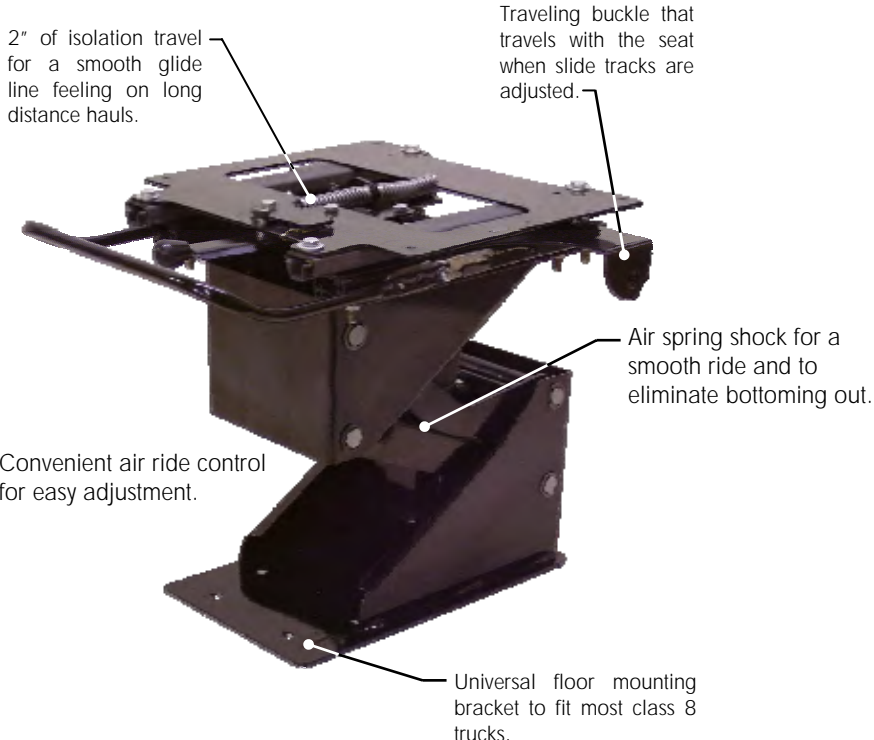

Specifications/Dimensions